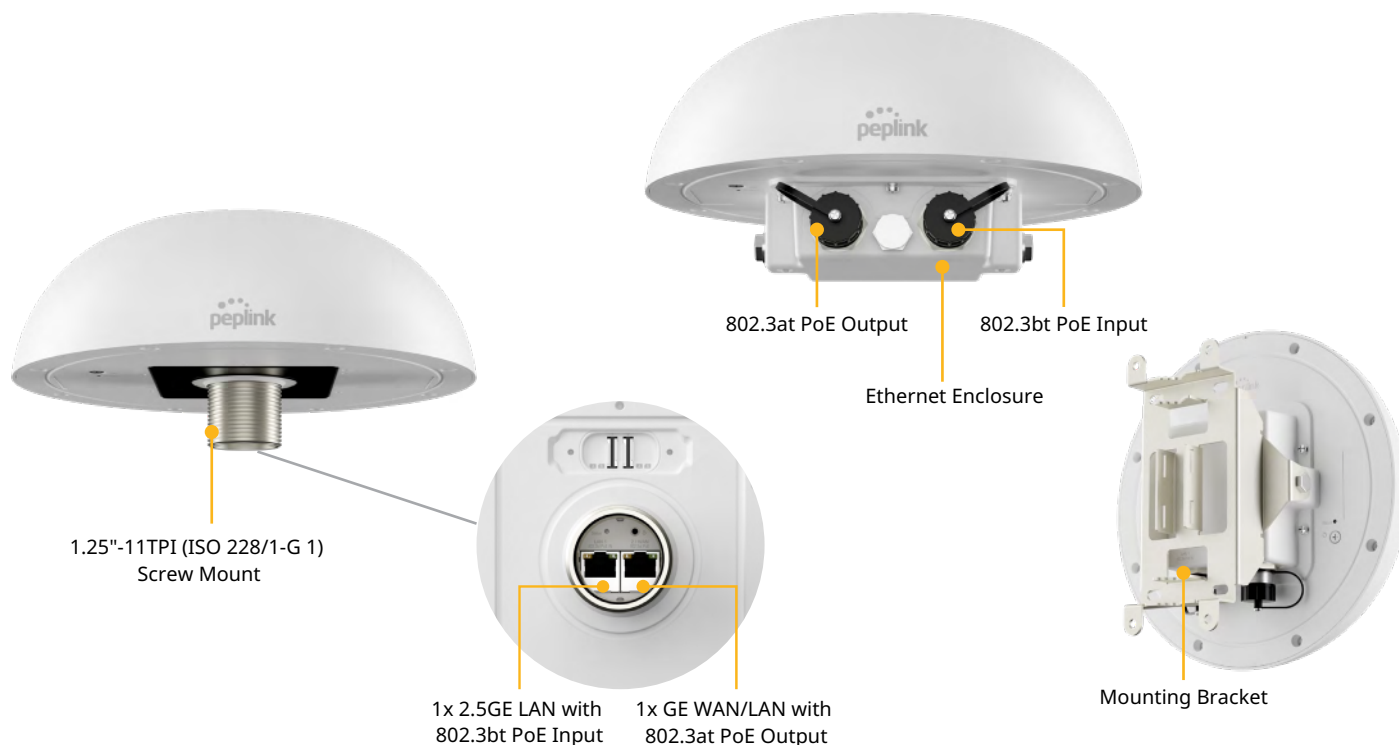

Dome Pro Duo

Extra Reliability for Mobile Connectivity

Dual
5G

TAA
COMPLIANT

Dome Pro Duo

Specifications

WAN Interface	1x 10/100/1000M Ethernet 2x 5G Modems with Redundant SIM Slots	Power Consumption	24 W (max., without PoE output)
LAN Interface	1x 10/100/1000/2500M Ethernet	Dimension	5.12 inches (radius) x 4.79 inches (height) 130 mm (radius) x 122 mm (height)
Wi-Fi Interface	Simultaneous Dual-Band (2.4GHz / 5GHz) Wi-Fi 6, 2X2 MIMO Wi-Fi WAN and/or AP	Weight	With Ethernet Enclosure: 4.19 pounds / 1.9 kg Without Ethernet Enclosure: 3.53 pounds / 1.6 kg
Number of SpeedFusion VPN Peers	2 / 5 / 10 / 20 ¹	Operating Temperature	-40°– 149°F / -40°– 65°C
Enclosure	Rugged outdoor IP67 (with Ethernet Enclosure)	Humidity	15% – 95% (non-condensing)
Recommended Users	150	Certifications	CE, RoHS EN 50124-1 Railway Application - Insulation Coordination EN 50155 Railway Application - Rolling Stock - Electronic Equipment EN 61000 Electromagnetic Compatibility
Cellular Data Rate ² (Downlink / Uplink)	5G: 3.4 Gbps / 900 Mbps CAT-20: 1.6 Gbps / 200 Mbps	Package Content	Dome Pro Duo, Ethernet Enclosure, 2x Waterproof Ethernet Connector (ACW-112), Mounting Kit Set
Antenna	8X8 Internal Cellular Antennas 2X2 Internal Wi-Fi Antennas 1x Internal GPS Antenna	SIM Options	Nano-SIM (4FF) Peplink eSIM BYO eSIM (2 profiles per modem) RemoteSIM from SIM Injector FusionSIM
Power Input	1x 802.3at PoE+ (without PoE output) / 1x 802.3bt PoE+ + (with PoE output)	Warranty	1-Year Limited Warranty
Power Output	1x 802.3at PoE+		

¹ 5 SpeedFusion VPN Peers are enabled with PrimeCare Subscription. 10 or 20 SpeedFusion VPN peers can be enabled with software license (PVN-LC-10 and PVN-LC-20).
² Maximum theoretical data rates.

Ordering Information