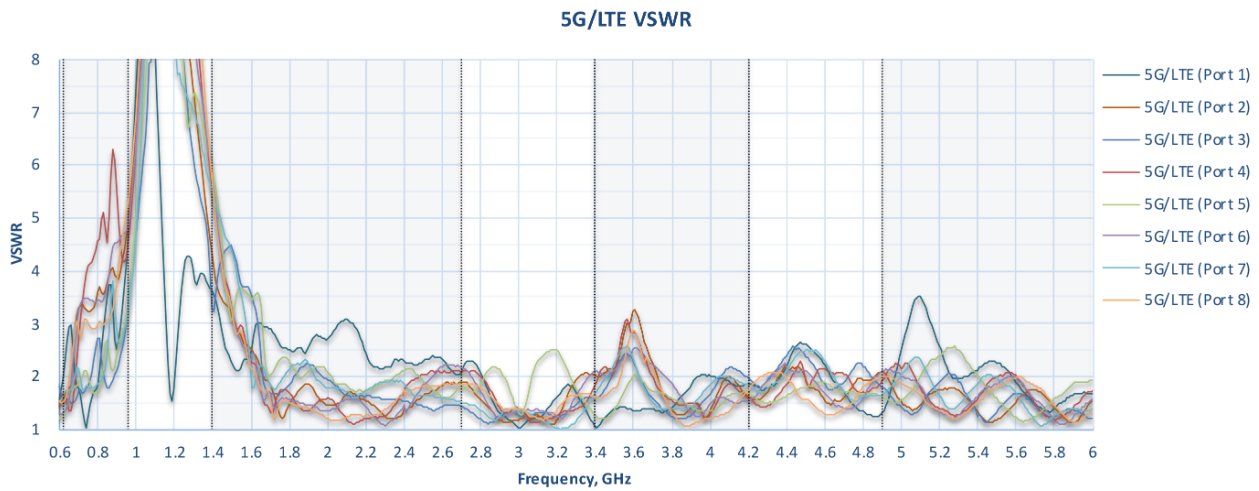

Cellular Antenna VSWR