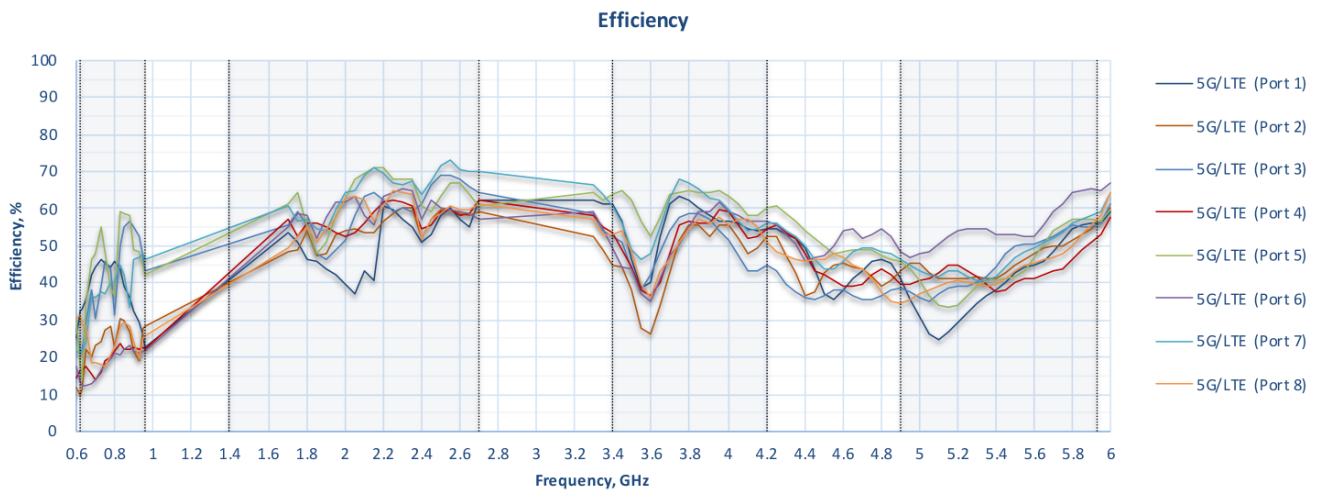

Dome Pro Duo

Extra Reliability for Mobile Connectivity

Dual
5G

TAA
COMPLIANT

Dome Pro Duo

Specifications

WAN Interface	1x 10/100/1000M Ethernet 2x 5G Modems with Redundant SIM Slots	Power Consumption	24 W (max., without PoE output)
LAN Interface	1x 10/100/1000/2500M Ethernet	Dimension	5.12 inches (radius) x 4.79 inches (height) 130 mm (radius) x 122 mm (height)
Wi-Fi Interface	Simultaneous Dual-Band (2.4GHz / 5GHz) Wi-Fi 6, 2X2 MIMO Wi-Fi WAN and/or AP	Weight	With Ethernet Enclosure: 4.19 pounds / 1.9 kg Without Ethernet Enclosure: 3.53 pounds / 1.6 kg
Number of SpeedFusion VPN Peers	2 / 5 / 10 / 20 ¹	Operating Temperature	-40°– 149°F / -40°– 65°C
Enclosure	Rugged outdoor IP67 (with Ethernet Enclosure)	Humidity	15% – 95% (non-condensing)
Recommended Users	150	Certifications	CE, RoHS EN 50124-1 Railway Application - Insulation Coordination EN 50155 Railway Application - Rolling Stock - Electronic Equipment EN 61000 Electromagnetic Compatibility
Cellular Data Rate ² (Downlink / Uplink)	5G: 3.4 Gbps / 900 Mbps CAT-20: 1.6 Gbps / 200 Mbps	Package Content	Dome Pro Duo, Ethernet Enclosure, 2x Waterproof Ethernet Connector (ACW-112), Mounting Kit Set
Antenna	8X8 Internal Cellular Antennas 2X2 Internal Wi-Fi Antennas 1x Internal GPS Antenna	SIM Options	Nano-SIM (4FF) Peplink eSIM BYO eSIM (2 profiles per modem) RemoteSIM from SIM Injector FusionSIM
Power Input	1x 802.3at PoE+ (without PoE output) / 1x 802.3bt PoE+ + (with PoE output)	Warranty	1-Year Limited Warranty
Power Output	1x 802.3at PoE+		

Featured Add-on

Product Code	Description
PRM-K-1Y / PCP-K-1Y	PrimeCare K / PrimeCare+ K (1-Year)
PRM-K-2Y / PCP-K-2Y	PrimeCare K / PrimeCare+ K (2-Year)
PRM-K-4Y / PCP-K-4Y	PrimeCare K / PrimeCare+ K (4-Year)

Cellular Antenna VSWR

Cellular Antenna Gain

Cellular Antenna Efficiency

Wi-Fi Antenna VSWR

Wi-Fi Antenna Gain

Wi-Fi Antenna Efficiency

Cellular & Wi-Fi Antenna Isolation

5G/LTE and Wi-Fi antenna elements isolation