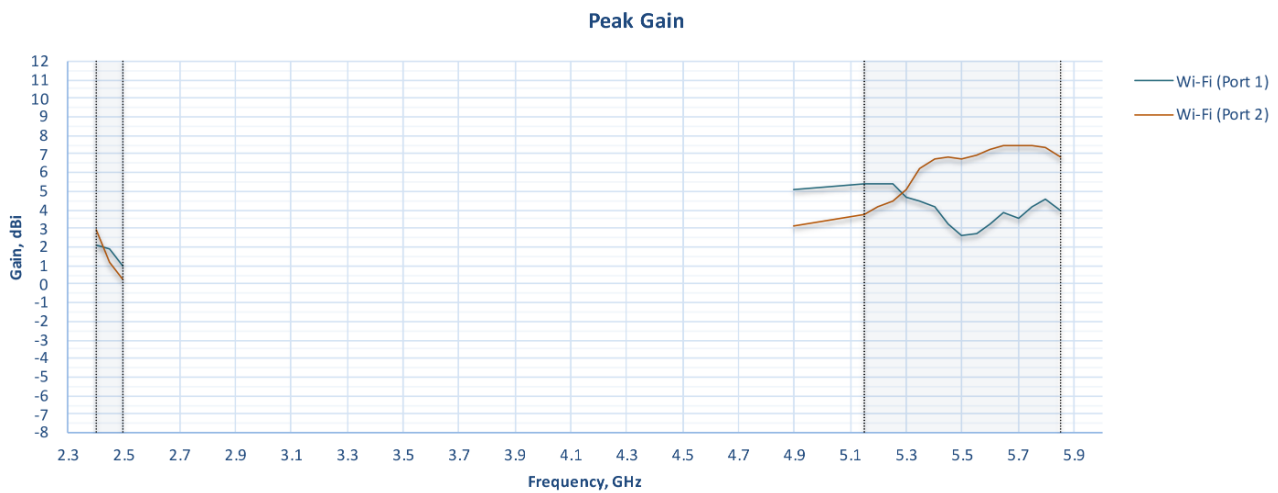

Dome Pro Duo

Extra Reliability for Mobile Connectivity

Dual
5G

TAA
COMPLIANT

Dome Pro Duo

Specifications

WAN Interface	1x 10/100/1000M Ethernet 2x 5G Modems with Redundant SIM Slots	Power Consumption	24 W (max., without PoE output)
LAN Interface	1x 10/100/1000/2500M Ethernet	Dimension	5.12 inches (radius) x 4.79 inches (height) 130 mm (radius) x 122 mm (height)
Wi-Fi Interface	Simultaneous Dual-Band (2.4GHz / 5GHz) Wi-Fi 6, 2X2 MIMO Wi-Fi WAN and/or AP	Weight	With Ethernet Enclosure: 4.19 pounds / 1.9 kg Without Ethernet Enclosure: 3.53 pounds / 1.6 kg
Number of SpeedFusion VPN Peers	2 / 5 / 10 / 20 ¹	Operating Temperature	-40°– 149°F / -40°– 65°C
Enclosure	Rugged outdoor IP67 (with Ethernet Enclosure)	Humidity	15% – 95% (non-condensing)
Recommended Users	150	Certifications	CE, RoHS EN 50124-1 Railway Application - Insulation Coordination EN 50155 Railway Application - Rolling Stock - Electronic Equipment EN 61000 Electromagnetic Compatibility
Cellular Data Rate ² (Downlink / Uplink)	5G: 3.4 Gbps / 900 Mbps CAT-20: 1.6 Gbps / 200 Mbps	Package Content	Dome Pro Duo, Ethernet Enclosure, 2x Waterproof Ethernet Connector (ACW-112), Mounting Kit Set
Antenna	8X8 Internal Cellular Antennas 2X2 Internal Wi-Fi Antennas 1x Internal GPS Antenna	SIM Options	Nano-SIM (4FF) Peplink eSIM BYO eSIM (2 profiles per modem) RemoteSIM from SIM Injector FusionSIM
Power Input	1x 802.3at PoE+ (without PoE output) / 1x 802.3bt PoE+ + (with PoE output)	Warranty	1-Year Limited Warranty
Power Output	1x 802.3at PoE+		

Cellular Antenna VSWR

Cellular Antenna Gain

Cellular Antenna Efficiency

Wi-Fi Antenna VSWR

Wi-Fi Antenna Gain

Wi-Fi Antenna Efficiency

Cellular & Wi-Fi Antenna Isolation

5G/LTE and Wi-Fi antenna elements isolation