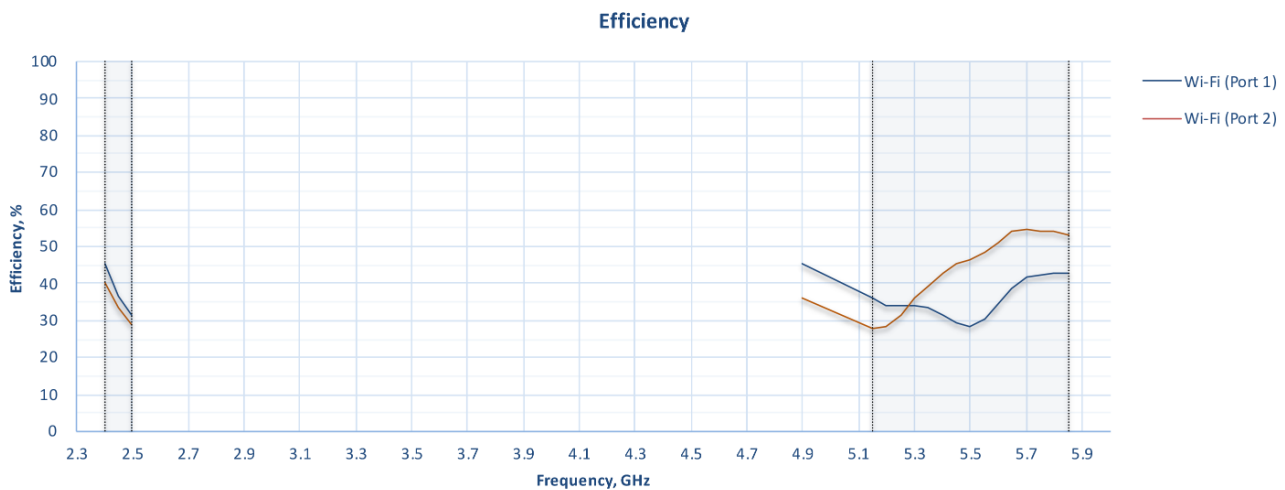

Dome Pro Duo

Extra Reliability for Mobile Connectivity

Dual
5G

TAA
COMPLIANT

Dome Pro Duo

Specifications

WAN Interface	1x 10/100/1000M Ethernet 2x 5G Modems with Redundant SIM Slots	Power Consumption	24 W (max., without PoE output)
LAN Interface	1x 10/100/1000/2500M Ethernet	Dimension	5.12 inches (radius) x 4.79 inches (height) 130 mm (radius) x 122 mm (height)
Wi-Fi Interface	Simultaneous Dual-Band (2.4GHz / 5GHz) Wi-Fi 6, 2X2 MIMO Wi-Fi WAN and/or AP	Weight	With Ethernet Enclosure: 4.19 pounds / 1.9 kg Without Ethernet Enclosure: 3.53 pounds / 1.6 kg
Number of SpeedFusion VPN Peers	2 / 5 / 10 / 20 ¹	Operating Temperature	-40°– 149°F / -40°– 65°C
Enclosure	Rugged outdoor IP67 (with Ethernet Enclosure)	Humidity	15% – 95% (non-condensing)
Recommended Users	150	Certifications	CE, RoHS EN 50124-1 Railway Application - Insulation Coordination EN 50155 Railway Application - Rolling Stock - Electronic Equipment EN 61000 Electromagnetic Compatibility
Cellular Data Rate ² (Downlink / Uplink)	5G: 3.4 Gbps / 900 Mbps CAT-20: 1.6 Gbps / 200 Mbps	Package Content	Dome Pro Duo, Ethernet Enclosure, 2x Waterproof Ethernet Connector (ACW-112), Mounting Kit Set
Antenna	8X8 Internal Cellular Antennas 2X2 Internal Wi-Fi Antennas 1x Internal GPS Antenna	SIM Options	Nano-SIM (4FF) Peplink eSIM BYO eSIM (2 profiles per modem) RemoteSIM from SIM Injector FusionSIM
Power Input	1x 802.3at PoE+ (without PoE output) / 1x 802.3bt PoE+ + (with PoE output)	Warranty	1-Year Limited Warranty
Power Output	1x 802.3at PoE+		

Cellular Antenna VSWR

Cellular Antenna Gain

Cellular Antenna Efficiency

Wi-Fi Antenna VSWR

Wi-Fi Antenna Gain

Wi-Fi Antenna Efficiency

Cellular & Wi-Fi Antenna Isolation

5G/LTE and Wi-Fi antenna elements isolation