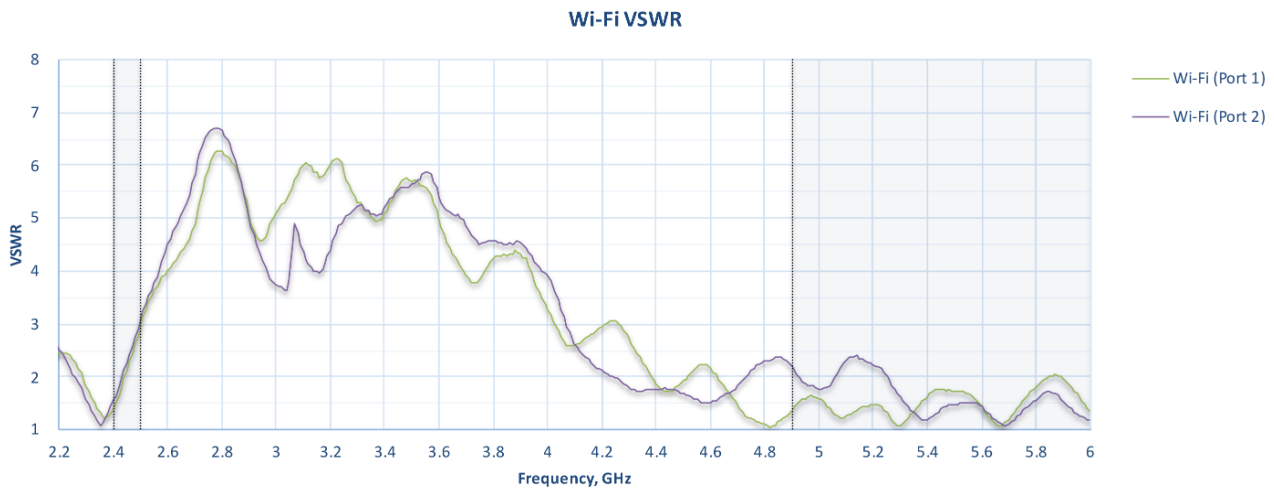

Dome Pro Duo

Extra Reliability for Mobile Connectivity

Dual
5G

TAA
COMPLIANT

Dome Pro Duo

Specifications

WAN Interface	1x 10/100/1000M Ethernet 2x 5G Modems with Redundant SIM Slots	Power Consumption	24 W (max., without PoE output)
LAN Interface	1x 10/100/1000/2500M Ethernet	Dimension	5.12 inches (radius) x 4.79 inches (height) 130 mm (radius) x 122 mm (height)
Wi-Fi Interface	Simultaneous Dual-Band (2.4GHz / 5GHz) Wi-Fi 6, 2X2 MIMO Wi-Fi WAN and/or AP	Weight	With Ethernet Enclosure: 4.19 pounds / 1.9 kg Without Ethernet Enclosure: 3.53 pounds / 1.6 kg
Number of SpeedFusion VPN Peers	2 / 5 / 10 / 20 ¹	Operating Temperature	-40°– 149°F / -40°– 65°C
Enclosure	Rugged outdoor IP67 (with Ethernet Enclosure)	Humidity	15% – 95% (non-condensing)
Recommended Users	150	Certifications	CE, RoHS EN 50124-1 Railway Application - Insulation Coordination EN 50155 Railway Application - Rolling Stock - Electronic Equipment EN 61000 Electromagnetic Compatibility
Cellular Data Rate ² (Downlink / Uplink)	5G: 3.4 Gbps / 900 Mbps CAT-20: 1.6 Gbps / 200 Mbps	Package Content	Dome Pro Duo, Ethernet Enclosure, 2x Waterproof Ethernet Connector (ACW-112), Mounting Kit Set
Antenna	8X8 Internal Cellular Antennas 2X2 Internal Wi-Fi Antennas 1x Internal GPS Antenna	SIM Options	Nano-SIM (4FF) Peplink eSIM BYO eSIM (2 profiles per modem) RemoteSIM from SIM Injector FusionSIM
Power Input	1x 802.3at PoE+ (without PoE output) / 1x 802.3bt PoE+ + (with PoE output)	Warranty	1-Year Limited Warranty
Power Output	1x 802.3at PoE+		

Cellular Antenna VSWR

Cellular Antenna Gain

Cellular Antenna Efficiency

Wi-Fi Antenna VSWR

Wi-Fi Antenna Gain

Wi-Fi Antenna Efficiency

Cellular & Wi-Fi Antenna Isolation

5G/LTE and Wi-Fi antenna elements isolation