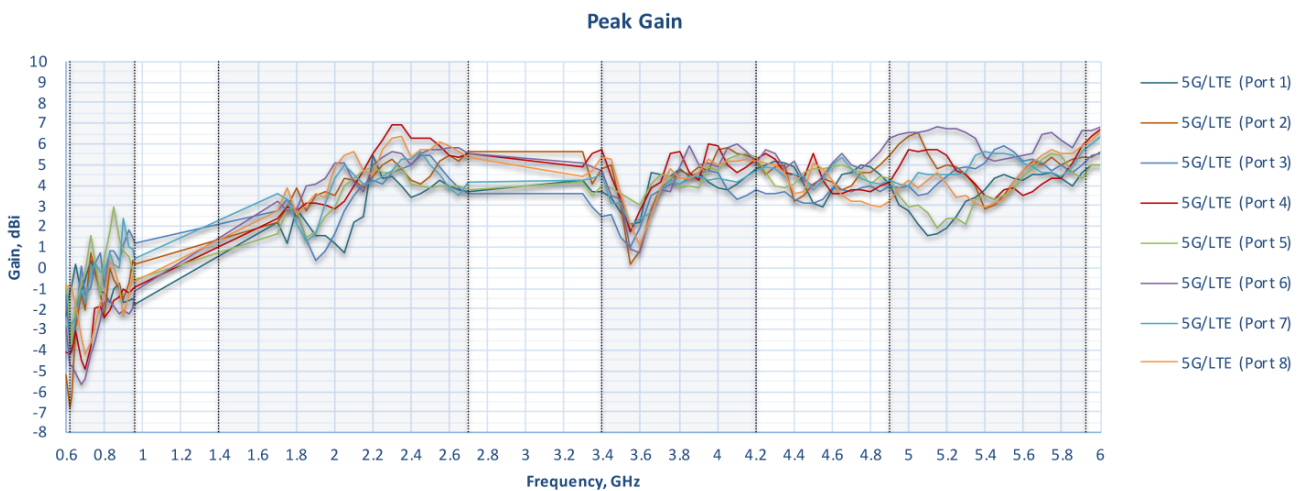

Cellular Antenna Gain